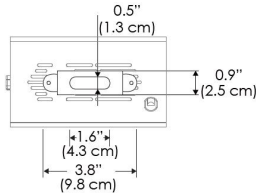

MECHANICAL FIGURES

W360W-TOX/TON

PS

PSX

W360W-CLP

Mounting Bracket Dimensions ALL-CLP

*All -CLP configuration models come with standard DC cables of 6 inches and AC cables of 10 ft.

W360W-TEX