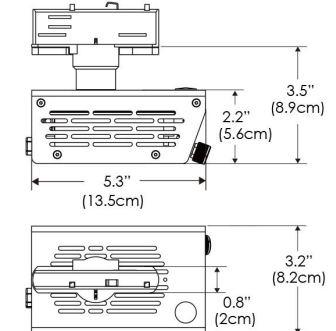

W360W-TEX

Legacy product