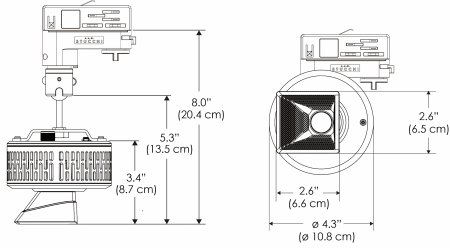

Power Supply & Control

PS Power Supply

PSX Power Supply w/ DMX
 (compatible with TOX/MPT mount)

Plug/Connection

US US 120V
EU EU 220V

SPECIFICATIONS

Beam Angle	Wall Wash
Spectrum Type	AMZ : Plant Flourish & Growth TB : Coral Health & Growth
Control	Intensity (0% - 100%), CCT
LED Source	DiCon Dense Matrix LED
Power Draw	80W max
AC Input Voltage	100 - 240V AC, 60Hz
Cooling	Fan Cooled
Operating Temperature	32 - 104°F (0 - 40°C)
Fixture Weight	1.0lb (~0.4kg)
Power Supply Weight	1.0lb (~0.4kg)

MECHANICAL FIGURES

W360W-TOX/TON

PS

PSX

W360W-CLP

Mounting Bracket Dimensions ALL-CLP

*All -CLP configuration models come with standard DC cables of 6 inches and AC cables of 10 ft.

W360W-TEX