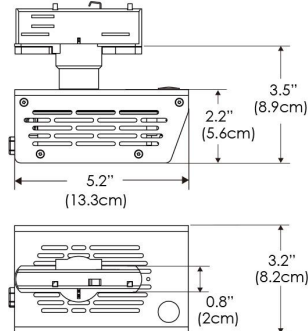

Power Supply & Control

PS Power Supply

PSX Power Supply w/ DMX
 (compatible with TOX/MPT mount)

Plug/Connection

US US 120V
EU EU 220V

SPECIFICATIONS

Beam Angle	Wall Wash
Spectrum Type	AMZ : Plant Flourish & Growth TB : Coral Health & Growth
Control	Intensity (0% - 100%), CCT
LED Source	DiCon Dense Matrix LED
Power Draw	80W max
AC Input Voltage	100 - 240V AC, 60Hz
Cooling	Fan Cooled
Operating Temperature	32 - 104°F (0 - 40°C)
Fixture Weight	1.0lb (~0.4kg)
Power Supply Weight	1.0lb (~0.4kg)

MECHANICAL FIGURES

W360W-TOX/TON

PS

PSX

W360W-CLP

Mounting Bracket Dimensions ALL-CLP

*All -CLP configuration models come with standard DC cables of 6 inches and AC cables of 10 ft.

W360W-TEX

Legacy product

W360W-TG

Legacy product

MECHANICAL FIGURES

W360W-MPT

PSX

US

PHOTOMETRIC DATA