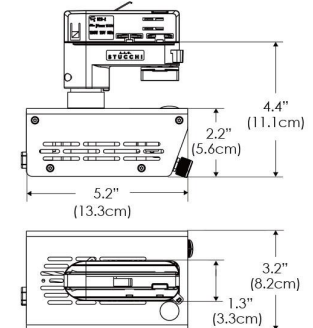

MECHANICAL FIGURES

W360W-TOX/TON

PS

PSX

W360W-CLP

Mounting Bracket Dimensions ALL-CLP

*All -CLP configuration models come with standard DC cables of 6 inches and AC cables of 10 ft.

W360W-TEX