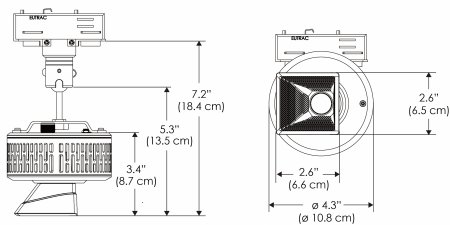

W360W-TG

W360W-TEX

Legacy product