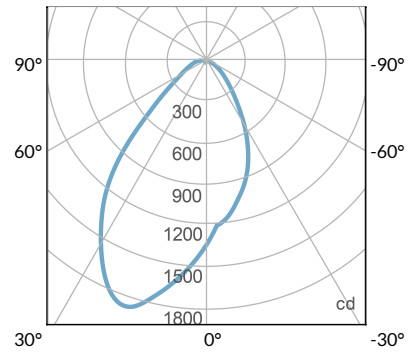

TB

DMX FOOTPRINT

Amazon Sun		
Channel	1	Intensity
	2	CCT (4000-6500k)

Tuna Blue		
Channel	1	Intensity
	2	CCT (10000-20000k)
	3	Violet
	4	Red
	5	Green