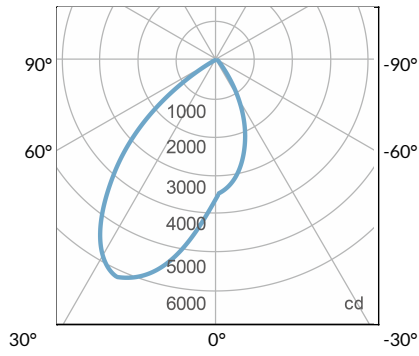

PHOTOMETRIC DATA

AMZ