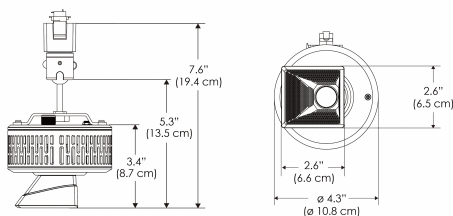

Legacy product