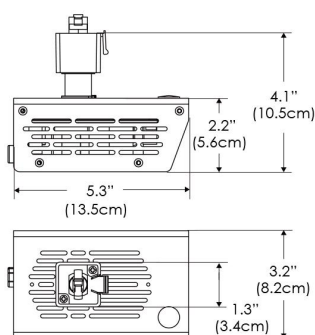

MECHANICAL FIGURES

W360W-TOX/TON

PS

PSX

W360W-CLP

Mounting Bracket Dimensions ALL-CLP

*All -CLP configuration models come with standard DC cables of 6 inches and AC cables of 10 ft.

W360W-TEX

Legacy product

W360W-TG

Legacy product

MECHANICAL FIGURES

W360W-MPT

PSX

US

PHOTOMETRIC DATA