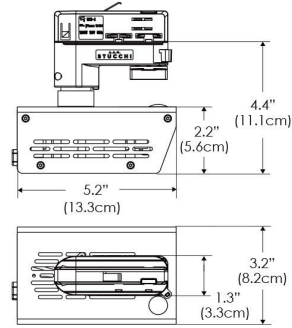

Power Supply & Control

PS Power Supply

PSX Power Supply w/ DMX
 (compatible with TOX/MPT mount)

Plug/Connection

US US 120V
EU EU 220V

SPECIFICATIONS

Beam Angle	Wall Wash
Spectrum Type	AMZ : Plant Flourish & Growth TB : Coral Health & Growth
Control	Intensity (0% - 100%), CCT
LED Source	DiCon Dense Matrix LED
Power Draw	80W max
AC Input Voltage	100 - 240V AC, 60Hz
Cooling	Fan Cooled
Operating Temperature	32 - 104°F (0 - 40°C)
Fixture Weight	1.0lb (~0.4kg)
Power Supply Weight	1.0lb (~0.4kg)

MECHANICAL FIGURES

W360W-TOX/TON

PS

PSX

W360W-CLP

Mounting Bracket Dimensions ALL-CLP

*All -CLP configuration models come with standard DC cables of 6 inches and AC cables of 10 ft.

W360W-TEX