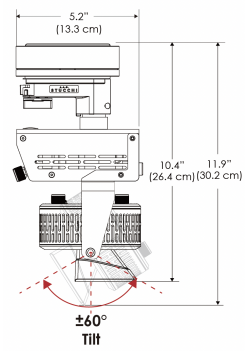

MECHANICAL FIGURES

W360W-TOX/TON

PS

PSX

W360W-CLP

Mounting Bracket Dimensions ALL-CLP

*All -CLP configuration models come with standard DC cables of 6 inches and AC cables of 10 ft.

W360W-TEX

Legacy product

W360W-TG

Legacy product

MECHANICAL FIGURES

W360W-MPT

PSX

US

PHOTOMETRIC DATA