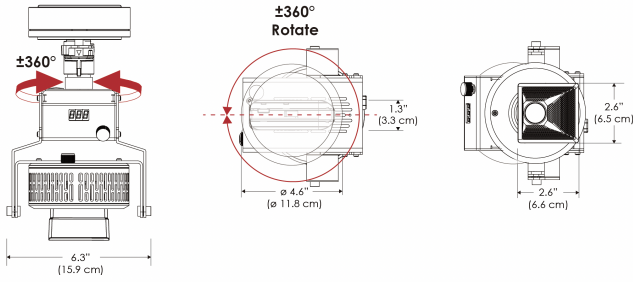

MECHANICAL FIGURES

W360W-TOX/TON

PS

PSX

W360W-CLP

Mounting Bracket Dimensions ALL-CLP

*All -CLP configuration models come with standard DC cables of 6 inches and AC cables of 10 ft.

W360W-TEX

Legacy product

W360W-TG

Legacy product

MECHANICAL FIGURES

W360W-MPT

PSX

US

PHOTOMETRIC DATA