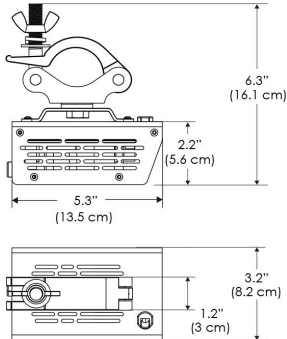

Power Supply & Control

PS Power Supply

PSX Power Supply w/ DMX
 (compatible with TOX/MPT mount)

Plug/Connection

US US 120V
EU EU 220V

SPECIFICATIONS

Beam Angle	Wall Wash
Spectrum Type	AMZ : Plant Flourish & Growth TB : Coral Health & Growth
Control	Intensity (0% - 100%), CCT
LED Source	DiCon Dense Matrix LED
Power Draw	80W max
AC Input Voltage	100 - 240V AC, 60Hz
Cooling	Fan Cooled
Operating Temperature	32 - 104°F (0 - 40°C)
Fixture Weight	1.0lb (~0.4kg)
Power Supply Weight	1.0lb (~0.4kg)

MECHANICAL FIGURES

W360W-TOX/TON

PS

PSX

W360W-CLP

Mounting Bracket Dimensions ALL-CLP

*All -CLP configuration models come with standard DC cables of 6 inches and AC cables of 10 ft.

W360W-TEX

Legacy product

W360W-TG

Legacy product

MECHANICAL FIGURES

W360W-MPT

PSX

US

PHOTOMETRIC DATA