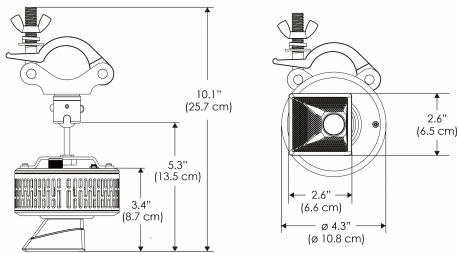

MECHANICAL FIGURES

W360W-TOX/TON

PS

PSX

W360W-CLP

Mounting Bracket Dimensions ALL-CLP

*All -CLP configuration models come with standard DC cables of 6 inches and AC cables of 10 ft.

W360W-TEX